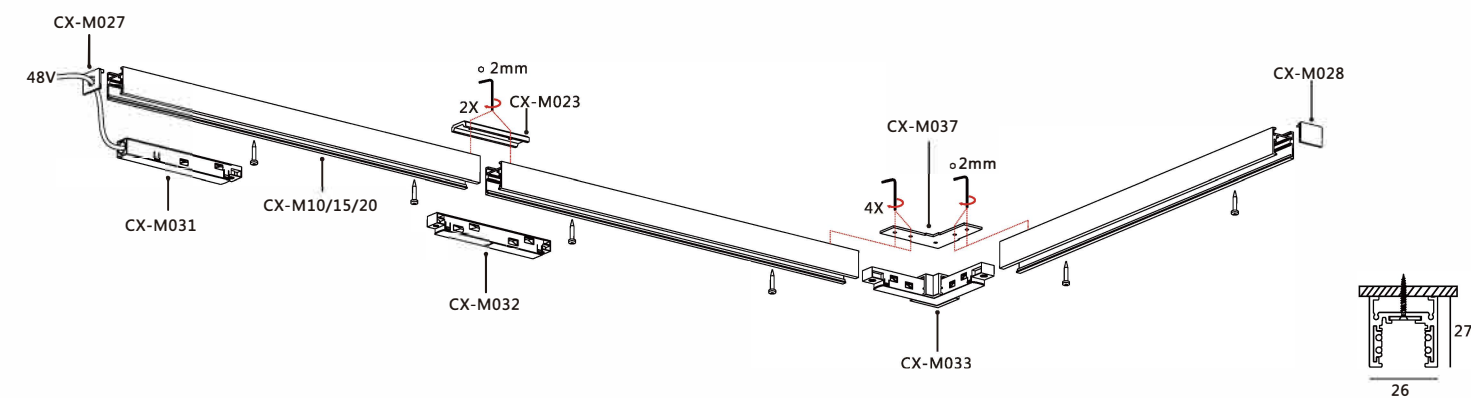

②

③

④

CX-M031 旋紧卡扣

CX-M032 旋紧卡扣

接口平整

Turn off the power supply before carrying out any installation, maintenance or repair work

Mini 款

A 款

C 款

! Turn off the power supply before carrying out any installation, maintenance or repair work

Mini 款

A 款

C 款

A. 尾部接线

B. 顶部接线
配CX-9009