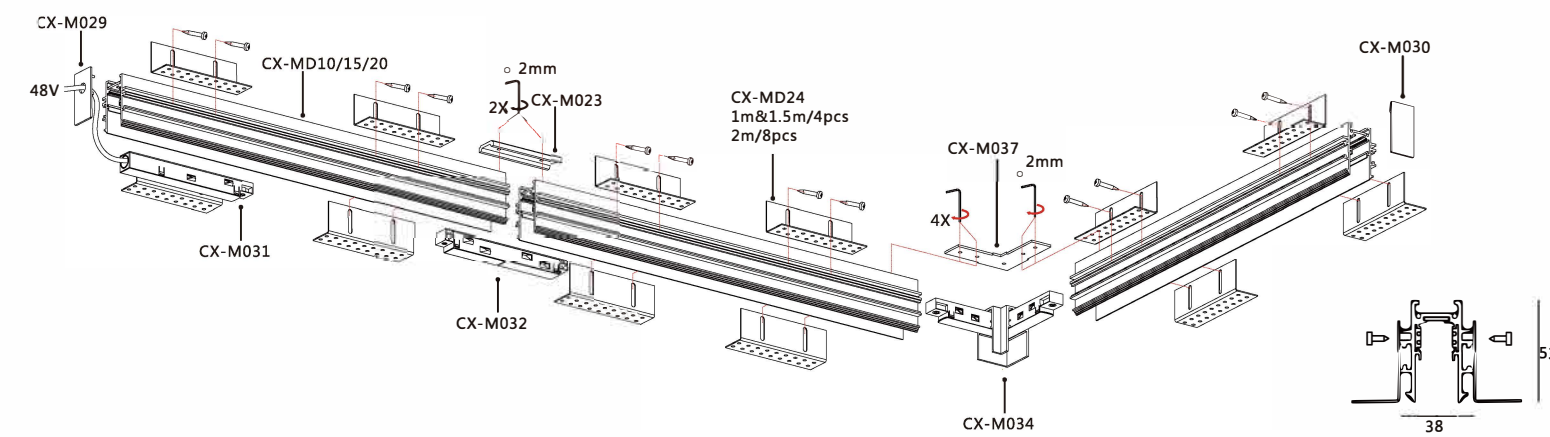

Turn off the power supply before carrying out any installation, maintenance or repair work

CAFE

SHOWROOM

OFFICE

BAR

STORE

D 款

①

②

③

④