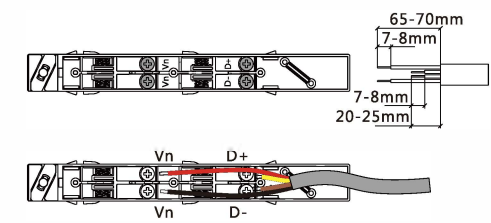

②

③

④

CX-M031 旋紧卡扣

CX-M032 旋紧卡扣

接口平整

Turn off the power supply before carrying out any installation, maintenance or repair work

Mini 款