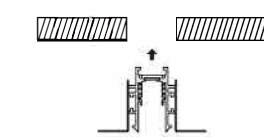

②

③

④

CX-M031 旋紧卡扣

CX-M032 旋紧卡扣

接口平整

Turn off the power supply before carrying out any installation, maintenance or repair work

Mini 款