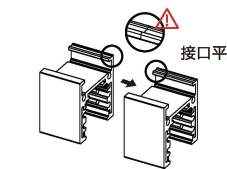

②

③

④

CX-M031 旋紧卡扣

CX-M032 旋紧卡扣

接口平整

Turn off the power supply before carrying out any installation, maintenance or repair work

Mini 款

A 款

C 款

! Turn off the power supply before carrying out any installation, maintenance or repair work

Mini 款

A 款

C 款

A. 尾部接线

B. 顶部接线
配CX-9009