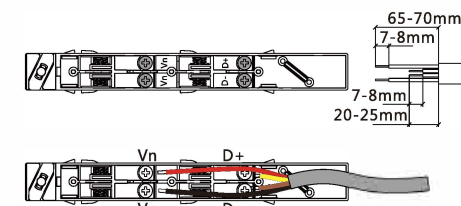

②

③

④

CX-M031 旋紧卡扣

CX-M032 旋紧卡扣

接口平整

Turn off the power supply before carrying out any installation, maintenance or repair work

Mini 款

A 款

C 款

! Turn off the power supply before carrying out any installation, maintenance or repair work

Mini 款

A 款

C 款

A. 尾部接线

B. 顶部接线
配CX-9009