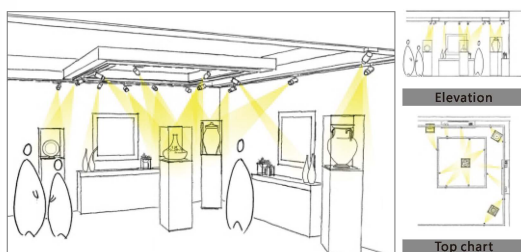

Turn off the power supply before carrying out any installation, maintenance or repair work

CAFE

SHOWROOM

OFFICE

BAR

STORE

D 款

①

②

③

④

CX-M031 旋紧卡扣

CX-M032 旋紧卡扣

接口平整

Turn off the power supply before carrying out any installation, maintenance or repair work

Mini 款