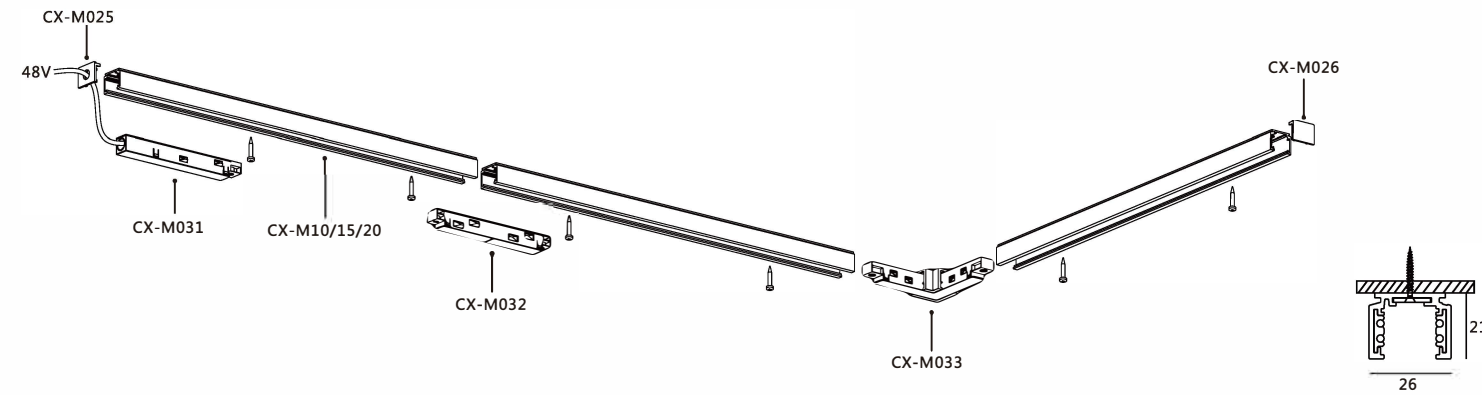

②

③

④

CX-M031 旋紧卡扣

CX-M032 旋紧卡扣

接口平整

Turn off the power supply before carrying out any installation, maintenance or repair work

Mini 款

A 款

C 款

! Turn off the power supply before carrying out any installation, maintenance or repair work

Mini 款

A 款

C 款

A. 尾部接线

B. 顶部接线
配CX-9009