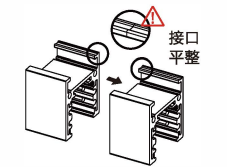

②

③

④

CX-M031 旋紧卡扣

CX-M032 旋紧卡扣

接口平整

Turn off the power supply before carrying out any installation, maintenance or repair work

Mini 款

A 款

C 款

! Turn off the power supply before carrying out any installation, maintenance or repair work

Mini 款

A 款

C 款

A. 尾部接线

B. 顶部接线
配CX-9009