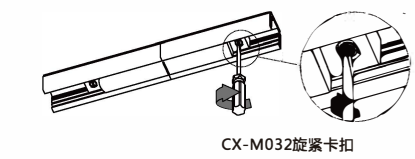

②

③

④

CX-M031 旋紧卡扣

CX-M032 旋紧卡扣

接口平整

Turn off the power supply before carrying out any installation, maintenance or repair work

Mini 款

A 款

C 款

! Turn off the power supply before carrying out any installation, maintenance or repair work

Mini 款

A 款

C 款

A. 尾部接线

B. 顶部接线
配CX-9009