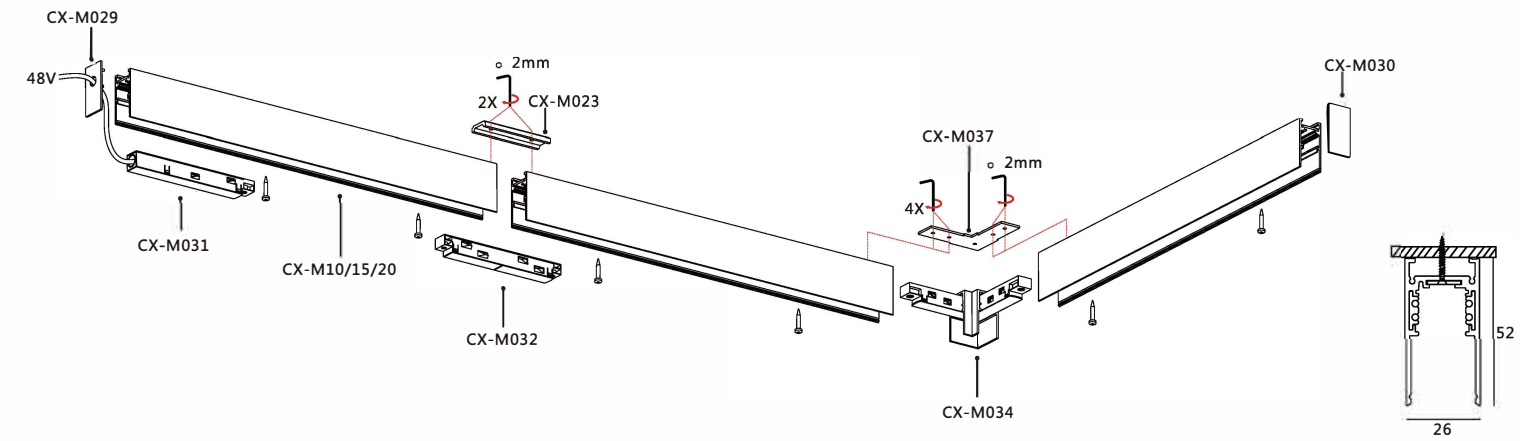

②

③

④

CX-M031 旋紧卡扣

CX-M032 旋紧卡扣

接口平整

Turn off the power supply before carrying out any installation, maintenance or repair work

Mini 款

A 款

C 款

! Turn off the power supply before carrying out any installation, maintenance or repair work

Mini 款

A 款

C 款

A. 尾部接线

B. 顶部接线
配CX-9009