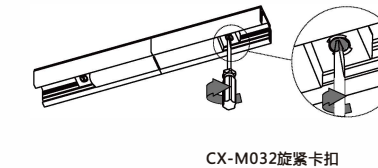

②

③

④

CX-M031 旋紧卡扣

CX-M032 旋紧卡扣

接口平整

Turn off the power supply before carrying out any installation, maintenance or repair work

Mini 款

A 款

C 款

! Turn off the power supply before carrying out any installation, maintenance or repair work

Mini 款

A 款

C 款

A. 尾部接线

B. 顶部接线
配CX-9009