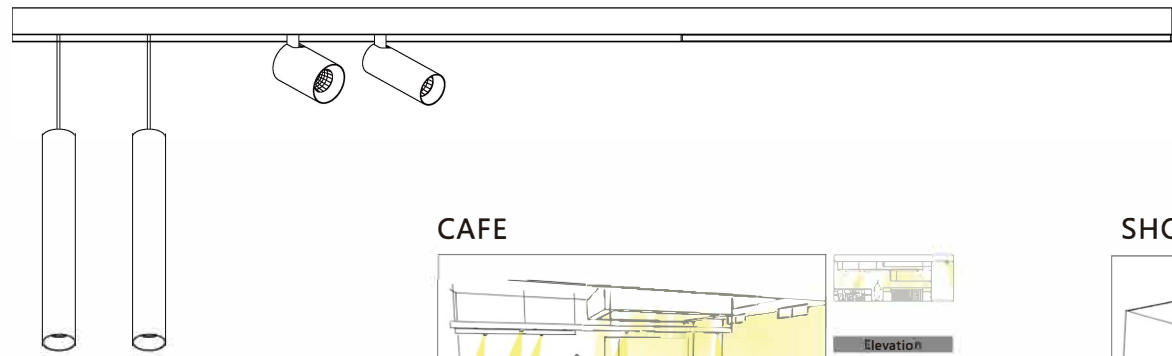

Turn off the power supply before carrying out any installation, maintenance or repair work

CAFE