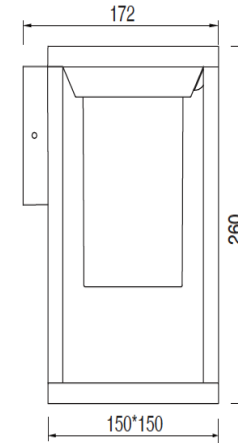

MADDY TABLE LAMP MADDY TABLE LAMP

www.nelux.com.hk

STANDARD

BATTERY

3.7V 2x2000mAh Li-ion

Working time 10 Hours

Charging time 5-7Hours

Input 5V 1A

SWITCH

Touch Switch

Dimmable type

Stepless Dimmable

ECONOMIC

BATTERY

3.7V 2000mAh Li-ion

Working time 6 Hours

Charging time 3-4Hours

Input 5V 1A

SWITCH

Touch Switch

Dimmable type

Stepless Dimmable

Main Features/Característica principales/ Caratteristiche principali/ Características principais

Reference	CCT	POWER	SIZE	COLOR	MATERIALS
NL260172-STD	3000K&4000K	SMD LED 2W 210lm	150*150H2600mm	Black-Grey	Aluminum Body+PC
NL260172-ECO	3000K&4000K	SMD LED 2W 210lm	150*150H260mm	Black-Grey	Aluminum Body+PC