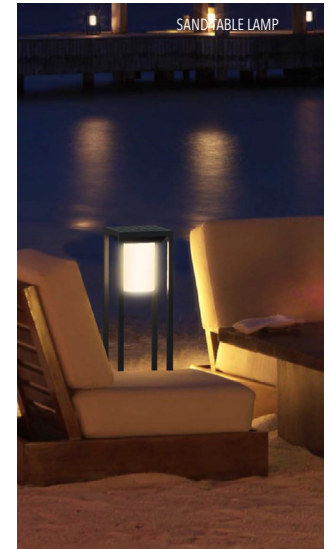

# SAND TABLE LAMP

**SENSOR**

TIME: 25S  
LUX: ≤10LUX / ≥200 LUX  
Range: 120°  
Distance: 1-10m

SAND TABLE LAMP

SAND TABLE LAMP

SAND TABLE LAMP

Magnetic type charging  
STANDARD

Type C charging  
ECONOMIC