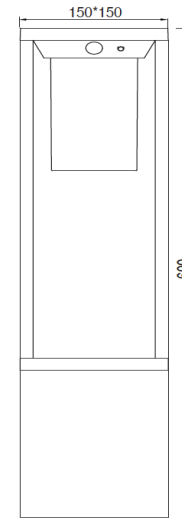

# SAND TABLE LAMP

**SENSOR**

TIME: 25S  
LUX: ≤10LUX / ≥200 LUX  
Range: 120°  
Distance: 1-10m

SAND TABLE LAMP

SAND TABLE LAMP

SAND TABLE LAMP

Magnetic type charging  
STANDARD

Type C charging  
ECONOMIC