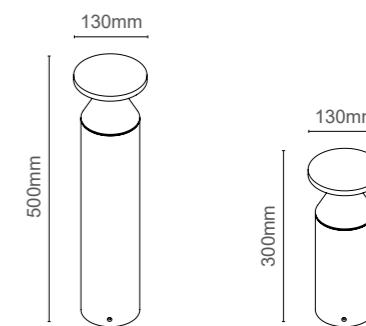

Dimensions

NS-0211/300 /500

LED Chip	Sanna
CRI	>90
Watts	12W
Voltage	110-240V
Color Temperature	3000K/4000K
Material	Aluminum
Color	White/Black/Grey
Waterproof Rate	IP65