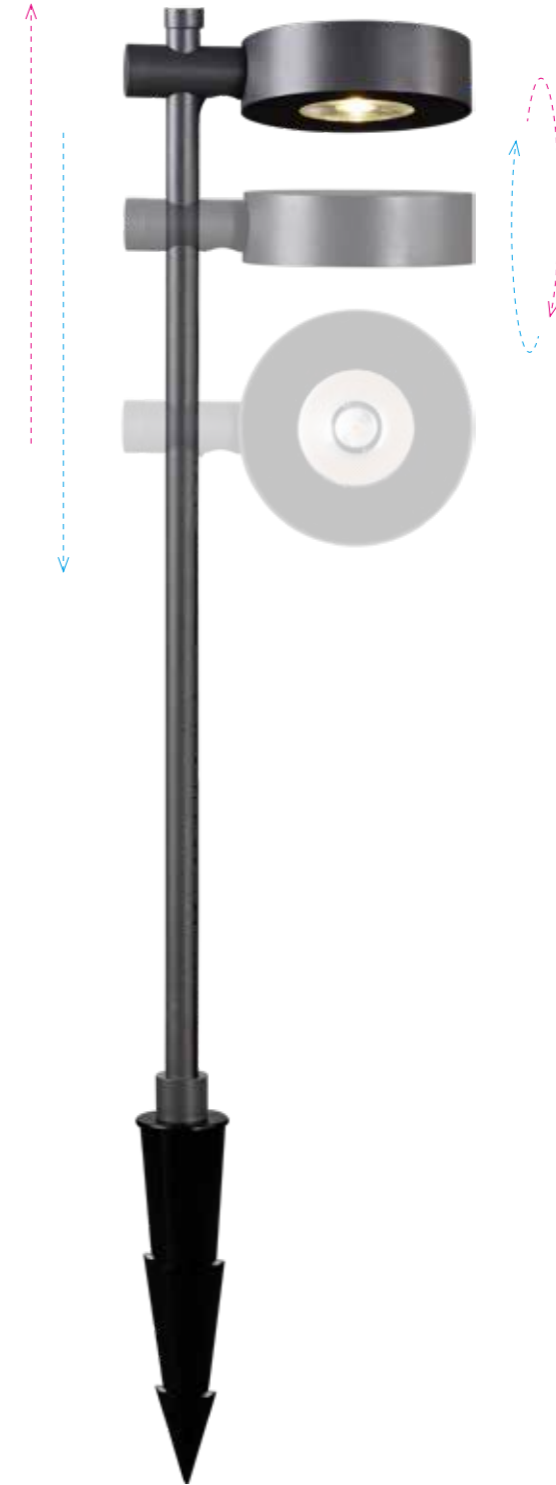

04
IP65

|| NS-0207

LED Chip	CREE
CRI	>90
Watts	7W
Voltage	110-220V
Color Temperature	3000K/4000K
Material	Aluminum
Color	WHT/BLK/Grey
Waterproof Rate	IP65
Beam Angel	70°