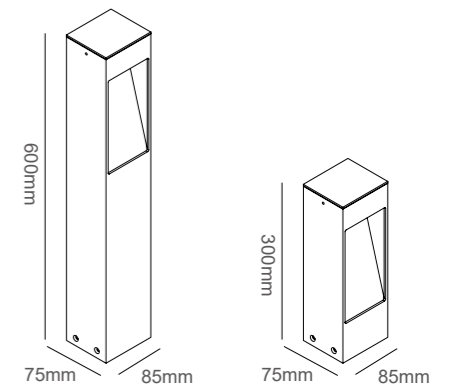

Dimensions

Item No.	Lamp	Watts	K	CRI	Lumens	IP	Material	Input
NS-0210	LED	12W	3000K	90+	880lm	54	Aluminum	AC220~240V/DC12~24V

07

Dimensions

NS-0209/600 /800 /1000	
LED Chip	Sanan
CRI	>90
Watts	6W /10W /12W
Voltage	AC110~240V/DC12
Color Temperature	3000K/4000K
Material	Aluminum
Color	WHT /BLK /GREY
Waterproof Rate	IP54
Beam Angel	120°

Dimensions

Item No.	Lamp	Watts	K	CRI	Lumens	IP	Input
NS-0219	LED	3W	3000K	90+	195lm	65	DC24V

Dimensions

NS-0212/300 /600

LED Chip	Brigelux
CRI	>90
Watts	7W
Voltage	110-240V
Color Temperature	3000K/4000K
Material	Aluminum
Color	White/Black/Grey
Waterproof Rate	IP65
Beam Angel	120°

10

Dimensions

NS-0211/300 /500

LED Chip	Sanna
CRI	>90
Watts	12W
Voltage	110-240V
Color Temperature	3000K/4000K
Material	Aluminum
Color	White/Black/Grey
Waterproof Rate	IP65

Dimensions

Item No.	Lamp	Watts	K	CRI	Lumens	IP	Input
NS-0218-300	LED	7W	3000K	90+	230lm	65	AC220~240V
NS-0218-600	LED	7W	3000K	90+	230lm	65	AC220~240V