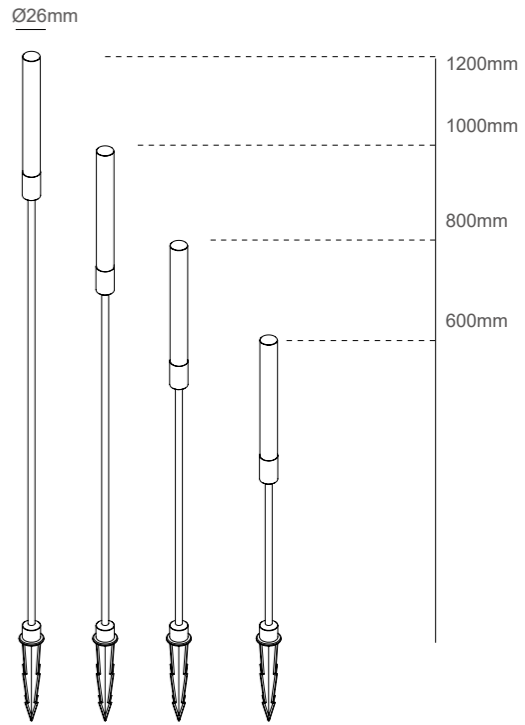

Dimensions

NL-0106-600

LED Chip	Sanan
CRI	>90
Watts	6W
Voltage	110-220V
Color Temperature	3000K/4000K/6000K
Material	Aluminum+Acrylic
Color	WHT/BLK
Waterproof Rate	IP54
Size (MM)	L150 W95 H600
Beam Angel	120°

Dimensions

Item No.	Lamp	Watts	K	CRI	Lumens	IP	Material	Input
NS-0210	LED	12W	3000K	90+	880lm	54	Aluminum	AC220~240V/DC12~24V

07

Dimensions

NS-0209/600 /800 /1000	
LED Chip	Sanan
CRI	>90
Watts	6W /10W /12W
Voltage	AC110~240V/DC12
Color Temperature	3000K/4000K
Material	Aluminum
Color	WHT /BLK /GREY
Waterproof Rate	IP54
Beam Angel	120°

Dimensions

Item No.	Lamp	Watts	K	CRI	Lumens	IP	Input
NS-0219	LED	3W	3000K	90+	195lm	65	DC24V

Dimensions

NS-0212/300 /600

LED Chip	Brigelux
CRI	>90
Watts	7W
Voltage	110-240V
Color Temperature	3000K/4000K
Material	Aluminum
Color	White/Black/Grey
Waterproof Rate	IP65
Beam Angel	120°