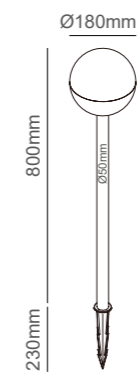

NL-0206-800

NL0206

LED Chip	Sanan
CRI	>90
Watts	22W
Voltage	110-220V
Color Temperature	3000K/4000K/6000K
Material	Aluminum
Color	WHT/BLK+Grey
Waterproof Rate	IP54
Beam Angel	180°