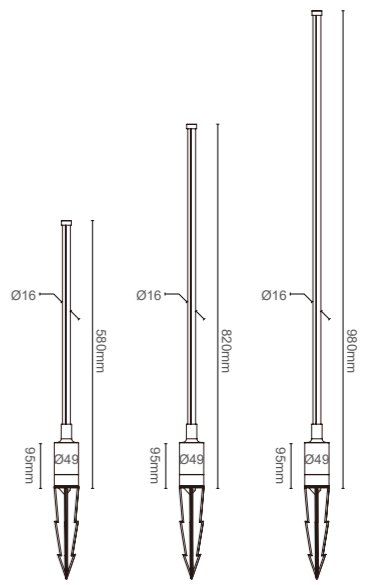

Dimensions

NL-0106-600

LED Chip	Sanan
CRI	>90
Watts	6W
Voltage	110-220V
Color Temperature	3000K/4000K/6000K
Material	Aluminum+Acrylic
Color	WHT/BLK
Waterproof Rate	IP54
Size (MM)	L150 W95 H600
Beam Angel	120°

Dimensions

Item No.	Lamp	Watts	K	CRI	Lumens	IP	Material	Input
NS-0210	LED	12W	3000K	90+	880lm	54	Aluminum	AC220~240V/DC12~24V

07

Dimensions

NS-0209/600 /800 /1000	
LED Chip	Sanan
CRI	>90
Watts	6W /10W /12W
Voltage	AC110~240V/DC12
Color Temperature	3000K/4000K
Material	Aluminum
Color	WHT /BLK /GREY
Waterproof Rate	IP54
Beam Angel	120°

Dimensions

Item No.	Lamp	Watts	K	CRI	Lumens	IP	Input
NS-0219	LED	3W	3000K	90+	195lm	65	DC24V

Dimensions

NS-0212/300 /600

LED Chip	Brigelux
CRI	>90
Watts	7W
Voltage	110-240V
Color Temperature	3000K/4000K
Material	Aluminum
Color	White/Black/Grey
Waterproof Rate	IP65
Beam Angel	120°