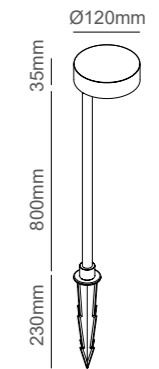

05

IP65

NS-0208

LED Chip	CREE
CRI	>90
Watts	7W
Voltage	110-220V
Color Temperature	3000K/4000K
Material	Aluminum
Color	WHT/BLK/Grey
Waterproof Rate	IP65
Beam Angel	24°