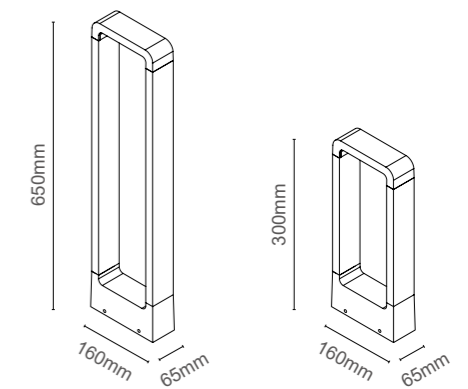

Dimensions

NS-0212/300 /600

LED Chip	Brigelux
CRI	>90
Watts	7W
Voltage	110-240V
Color Temperature	3000K/4000K
Material	Aluminum
Color	White/Black/Grey
Waterproof Rate	IP65
Beam Angel	120°