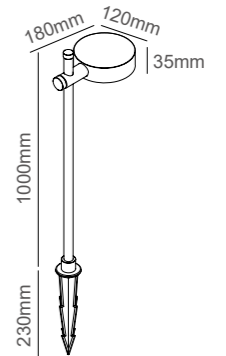

04
IP65

|| NS-0207

LED Chip	CREE
CRI	>90
Watts	7W
Voltage	110-220V
Color Temperature	3000K/4000K
Material	Aluminum
Color	WHT/BLK/Grey
Waterproof Rate	IP65
Beam Angel	70°