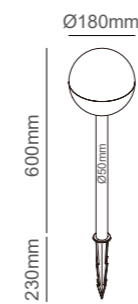

Dimensions

NL-0106-600

LED Chip	Sanan
CRI	>90
Watts	6W
Voltage	110-220V
Color Temperature	3000K/4000K/6000K
Material	Aluminum+Acrylic
Color	WHT/BLK
Waterproof Rate	IP54
Size (MM)	L150 W95 H600
Beam Angel	120°

NL-0106-800

LED Chip	Sanan
CRI	>90
Watts	6W
Voltage	110-220V
Color Temperature	3000K/4000K/6000K
Material	Aluminum+Acrylic
Color	WHT/BLK
Waterproof Rate	IP54
Size (MM)	L150 W95 H800
Beam Angel	120°

Dimensions

Dimensions

Item No.	Lamp	Watts	K	CRI	Lumens	IP	Material	Input
NS-0210	LED	12W	3000K	90+	880lm	54	Aluminum	AC220~240V/DC12~24V

07

Dimensions

NS-0209/600 /800 /1000	
LED Chip	Sanan
CRI	>90
Watts	6W /10W /12W
Voltage	AC110~240V/DC12
Color Temperature	3000K/4000K
Material	Aluminum
Color	WHT /BLK /GREY
Waterproof Rate	IP54
Beam Angel	120°