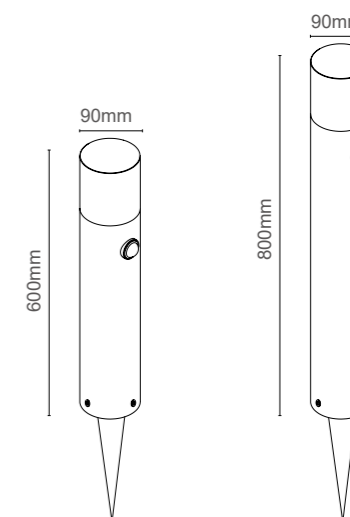

Dimensions

NS-S081-600/800

LED Chip	Sanna
CRI	>90
Watts	10W
Voltage	110-240V
Color Temperature	3000K/4000K
Material	Aluminum
Color	White/Black/Grey
Waterproof Rate	IP65