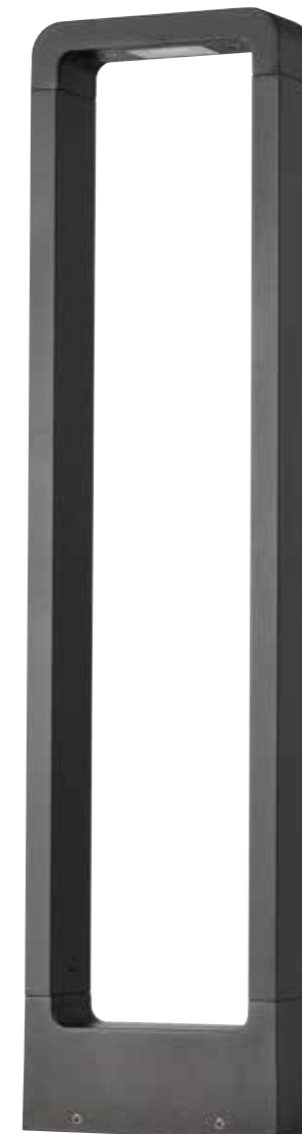

Dimensions

NS-0212/300 /600

LED Chip	Brigelux
CRI	>90
Watts	7W
Voltage	110-240V
Color Temperature	3000K/4000K
Material	Aluminum
Color	White/Black/Grey
Waterproof Rate	IP65
Beam Angel	120°