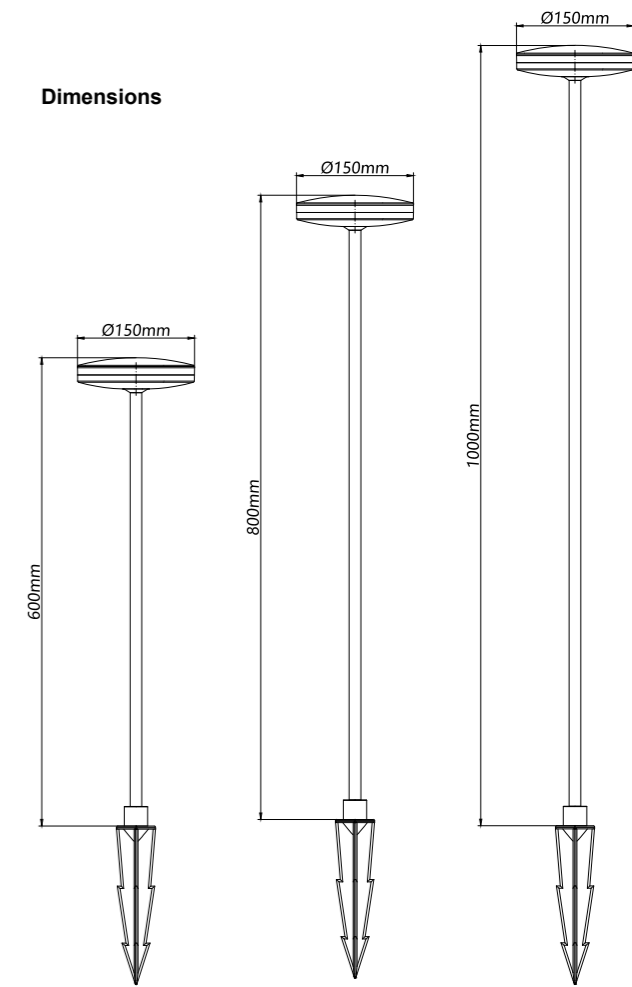

Dimensions

NL-0106-600

LED Chip	Sanan
CRI	>90
Watts	6W
Voltage	110-220V
Color Temperature	3000K/4000K/6000K
Material	Aluminum+Acrylic
Color	WHT/BLK
Waterproof Rate	IP54
Size (MM)	L150 W95 H600
Beam Angel	120°

NL-0106-800

LED Chip	Sanan
CRI	>90
Watts	6W
Voltage	110-220V
Color Temperature	3000K/4000K/6000K
Material	Aluminum+Acrylic
Color	WHT/BLK
Waterproof Rate	IP54
Size (MM)	L150 W95 H800
Beam Angel	120°

Dimensions

Dimensions

Item No.	Lamp	Watts	K	CRI	Lumens	IP	Material	Input
NS-0210	LED	12W	3000K	90+	880lm	54	Aluminum	AC220~240V/DC12~24V

07

Dimensions

NS-0209/600 /800 /1000	
LED Chip	Sanan
CRI	>90
Watts	6W /10W /12W
Voltage	AC110~240V/DC12
Color Temperature	3000K/4000K
Material	Aluminum
Color	WHT /BLK /GREY
Waterproof Rate	IP54
Beam Angel	120°